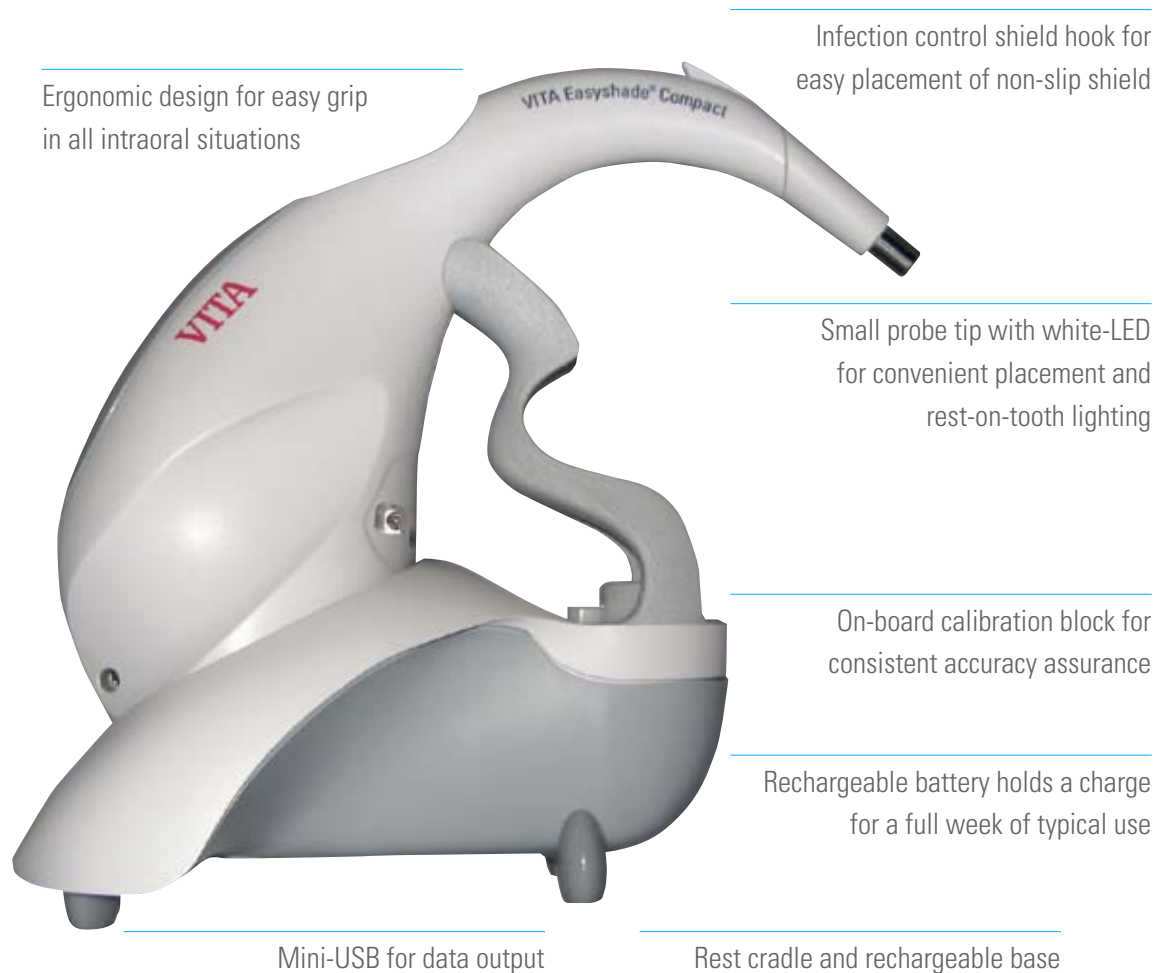

# Total Shade Control in the Palm of Your Hand.

The all-new VITA Easyshade Compact delivers the fastest, easiest way to measure tooth shades under any lighting condition. Easyshade Compact gives you the ability to conquer the trickiest shade challenges all day, every day, instantly and accurately. Now you can measure natural teeth, check restoration shades and track bleaching progress with the push of a button.

# Cordless, Sleek and Incredibly Fast.

The pressure of getting a perfect shade match has never been higher due to patients' increased attention to esthetic appearance. The VITA Easyshade Compact quickly and precisely measures 16 VITA Classical Shades, 29 VITA System 3D-Master® shades and even those hard-to-see intermediate shades. High-esthetics with VITA materials has never been easier to achieve.

# Powerful Plug-and-Play Features.

The amazing design of Easyshade Compact hints at the powerful technology working underneath its sleek shell. Spectrophotometer technology, the latest OLED display and white-LED color-corrected lighting just for starters.