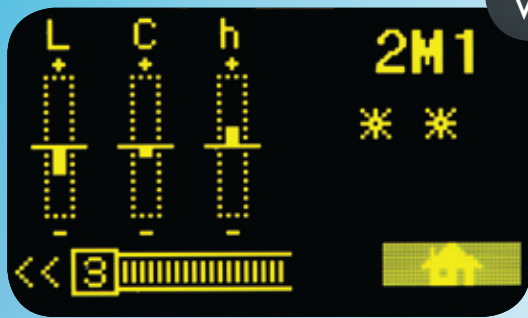

Quality Control at the Push of a Button.

For the dental laboratory, Easyshade Compact verifies shade accuracy during the buildup process to determine where adjustment may be required.