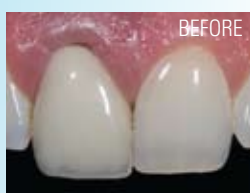

# VITA Easyshade<sup>®</sup> Compact

After Shade Measurement,  
Prescribe VITA Materials for  
Superior Esthetic Results!

VITAVM<sup>®</sup>13 Restoration on tooth 9  
Dentistry and ceramics by Dr. Ed McLaren